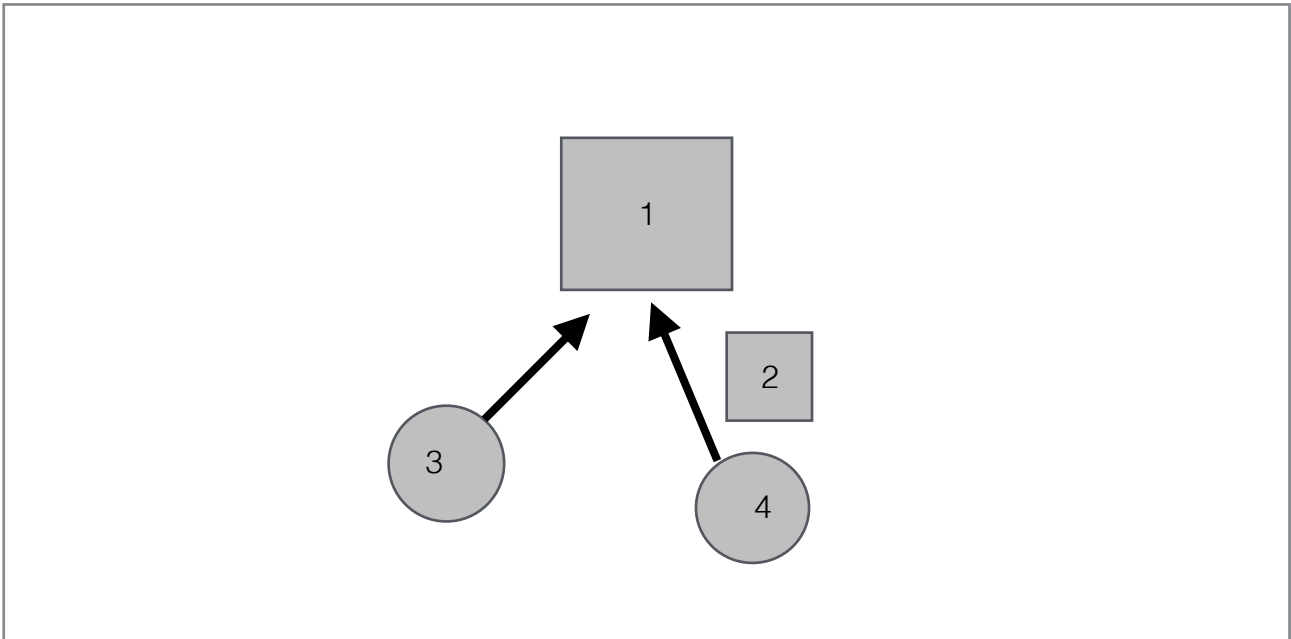

## STAGE PLOT / TECHNICAL RIDER VINCENT SLEGGERS ACOUSTIC SET

- 1: Chair, preferably without arm rests**  
**2: Stompbox (With internal Dynamic mic with on/off switch. + 3 Metres XLR Cable)**  
**3: Mic vocals**  
**4: Mic guitar**

### GEAR VINCENT SLEGGERS

- National Resonator Guitar
- Stompbox
- 3x3 Metres XLR cable
- 6 metres 1/4" Cable for guitar pickup
- 1 SM57 (Guitar - microphone)
- 1 SM58 (Vocals - microphone)

The following can be provided, if no sound system is available at the venue. Otherwise I use the inhouse sound system/backline.

- Chromacord Acoustic Amplifier: 5 Mixable Channels, Line Out.
- 1 High Microphone Stand (vocals)
- 1 Low Microphone Stand (guitar)